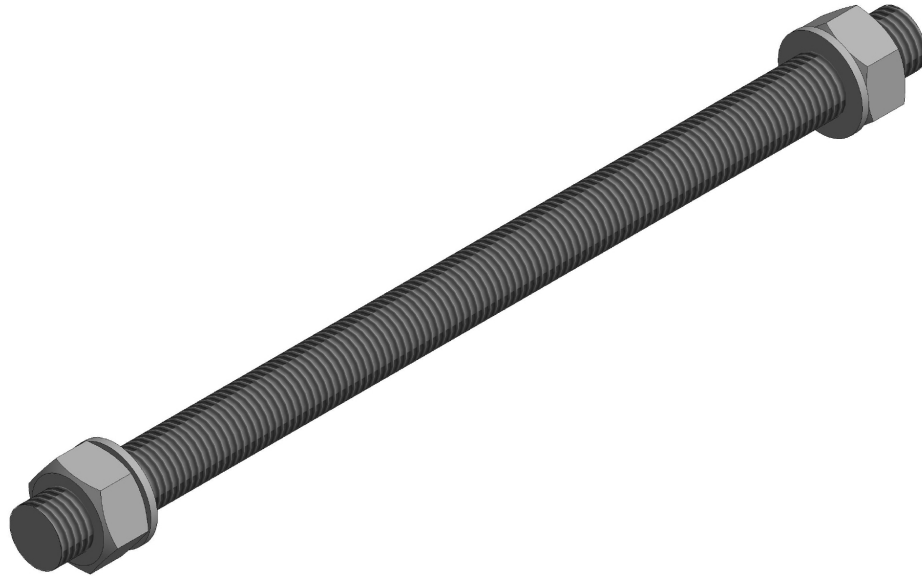

2857840 - Stud bolt M24 GB24-550

Description	Stud bolt M24x550 with nuts and washers.
Unit	PSC
Weight	2,2 kg
Material	Steel galvanised